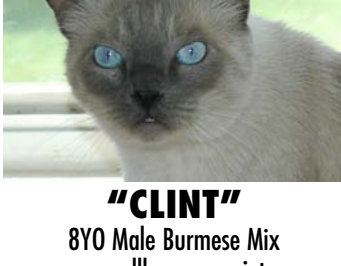

"CLINT"

8YO Male Burmese Mix
www.coppellhumanesociety.com